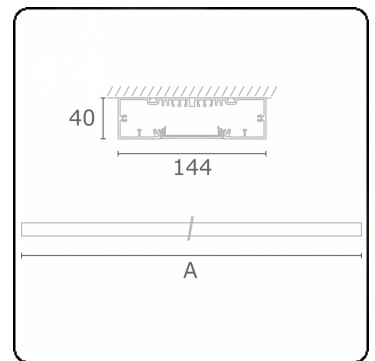

Re-LED Direct - MPO - HO 150mA - ANO
05.91010553-0001

Fixture details

Mounting	Ceiling
Light emission	Direct
Fitting cover	micro prismatic diffuser
Protection rate	IP 20
Housing	Aluminium
Finish	anodized finish
Certificates	CE, ISO 9001

Electric details

Protection class	I
Supply	230V
Control gear box	Current driver

Lamp details

Lamptype	LED 3000K
Wattage	3,2W
Gross luminous flux	3200
Luminaire power	17,6W
Number	5
Lifetime LED module	L80/B10 > 72000h
Color tolerance	MacAdam 3
CRI	>80

Photometric details

UGR	>19
CIE Fluxcode	58 89 98 100 54

Dimensions

A	1410 mm
---	---------

Remarks

Ceiling luminaire - Direct - HO 150mA - MPO - ANO

ENERGY

Verrijgbaar op aanvraag.