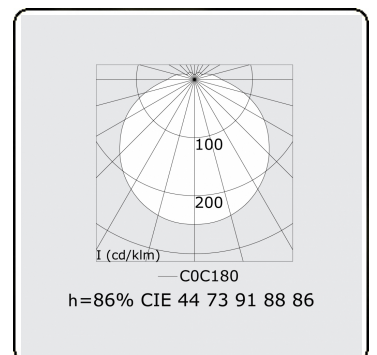

Tube 70 T1 - clear - HO 150mA - standard
35.90005544-0000

Fixture details

Mounting	Wall
Light emission	Direct
Fitting cover	clear diffuser
Protection rate	IP 65
Housing	Polycarbonate
Finish	frosted
Certificates	CE, ISO 9001

Electric details

Protection class	I
Supply	230V
Control gear box	Current driver DALI/TD
Emergency set	Autonomy 1 hour DALI

Lamp details

Lamptype	LED 4000K
Wattage	3,2W
Gross luminous flux	2680
Luminaire power	14,1W
Number	4
Lifetime LED module	L80/B10 > 72000h
Color tolerance	MacAdam 3
CRI	>80

Photometric details

CIE Fluxcode	44 73 91 88 86
--------------	----------------

Dimensions

A	1200 mm
---	---------

Remarks

Wall luminaire - clear - HO 150mA - standard

ENERGY

Verrijgbaar op aanvraag.