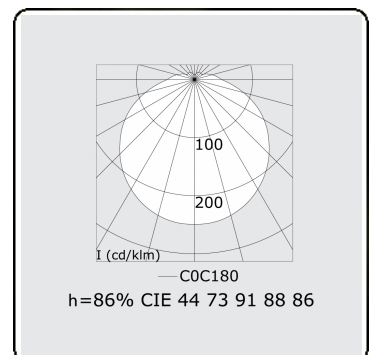

Tube 70 T1 - clear - HO 150mA - standard
35.90005553-0000

Fixture details

Mounting	Wall
Light emission	Direct
Fitting cover	clear diffuser
Protection rate	IP 65
Housing	Polycarbonate
Finish	frosted
Certificates	CE, ISO 9001

Photometric details

CIE Fluxcode	44 73 91 88 86
--------------	----------------

Dimensions

A	1480 mm
---	---------

Remarks

Wall luminaire - clear - HO 150mA - standard

ENERGY

Verkrijgbaar op aanvraag.