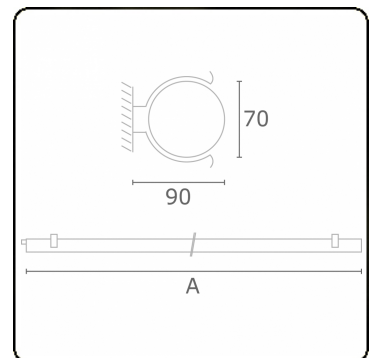

Tube 70 T1 - clear - HO 150mA - standard
35.90005553-0000

Fixture details

Mounting	Wall
Light emission	Direct
Fitting cover	clear diffuser
Protection rate	IP 65
Housing	Polycarbonate
Finish	frosted
Certificates	CE, ISO 9001

Photometric details

CIE Fluxcode	44 73 91 88 86
--------------	----------------

Dimensions

A	1480 mm
---	---------

Remarks

Wall luminaire - clear - HO 150mA - standard

ENERGY

Verkrijgbaar op aanvraag.