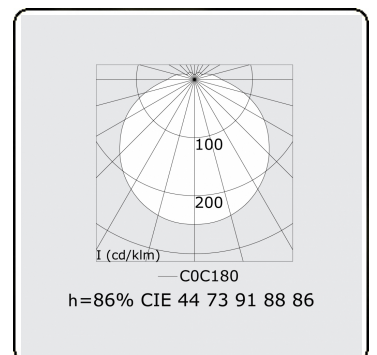

Tube 70 T1 - clear - HO 150mA - standard
35.90005543-0000

Fixture details

Mounting	Wall
Light emission	Direct
Fitting cover	clear diffuser
Protection rate	IP 65
Housing	Polycarbonate
Finish	frosted
Certificates	CE, ISO 9001

Electric details

Protection class	I
Supply	230V
Control gear box	Current driver DALI/TD
Emergency set	Autonomy 1 hour DALI

Lamp details

Lamptype	LED 3000K
Wattage	3,2W
Gross luminous flux	2560
Luminaire power	14,1W
Number	4
Lifetime LED module	L80/B10 > 72000h
Color tolerance	MacAdam 3
CRI	>80

Photometric details

CIE Fluxcode	44 73 91 88 86
--------------	----------------

Dimensions

A	1200 mm
---	---------

Remarks

Wall luminaire - clear - HO 150mA - standard

ENERGY

Verkrijgbaar op aanvraag.