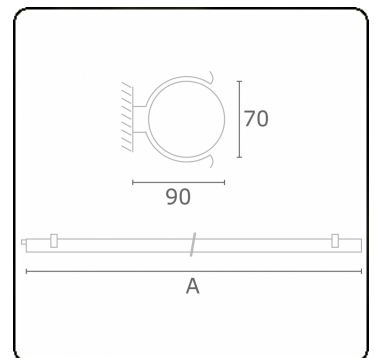

Tube 70 T1 - clear - HO 150mA - standard
35.90004533-0000

Fixture details

Mounting	Wall
Light emission	Direct
Fitting cover	clear diffuser
Protection rate	IP 65
Housing	Polycarbonate
Finish	frosted
Certificates	CE, ISO 9001

Electric details

Protection class	I
Supply	230V
Control gear box	Current driver DALI/TD

Lamp details

Lamptype	LED 3000K
Wattage	3,2W
Gross luminous flux	1920
Luminaire power	10,6W
Number	3
Lifetime LED module	L80/B10 > 72000h
Color tolerance	MacAdam 3
CRI	>80

Photometric details

CIE Fluxcode	44 73 91 88 86
--------------	----------------

Dimensions

A	920 mm
---	--------

Remarks

Wall luminaire - clear - HO 150mA - standard

ENERGY

Verkrijgbaar op aanvraag.