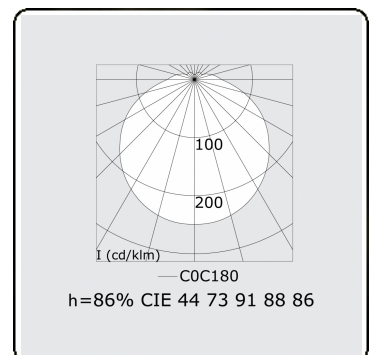

Tube 70 T1 - clear - HO 150mA - standard
35.90004533-0000

Fixture details

Mounting	Wall
Light emission	Direct
Fitting cover	clear diffuser
Protection rate	IP 65
Housing	Polycarbonate
Finish	frosted
Certificates	CE, ISO 9001

Electric details

Protection class	I
Supply	230V
Control gear box	Current driver DALI/TD

Lamp details

Lamptype	LED 3000K
Wattage	3,2W
Gross luminous flux	1920
Luminaire power	10,6W
Number	3
Lifetime LED module	L80/B10 > 72000h
Color tolerance	MacAdam 3
CRI	>80

Photometric details

CIE Fluxcode	44 73 91 88 86
--------------	----------------

Dimensions

A	920 mm
---	--------

Remarks

Wall luminaire - clear - HO 150mA - standard

ENERGY

Verkrijgbaar op aanvraag.