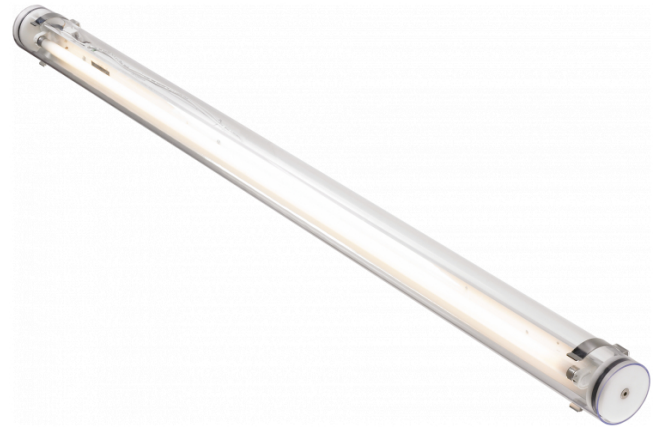

Tube 70 T1 - clear - HO 150mA - standard
35.90004533-0000

Fixture details

Mounting	Wall
Light emission	Direct
Fitting cover	clear diffuser
Protection rate	IP 65
Housing	Polycarbonate
Finish	frosted
Certificates	CE, ISO 9001

Electric details

Protection class	I
Supply	230V
Control gear box	Current driver DALI/TD

Lamp details

Lamptype	LED 3000K
Wattage	3,2W
Gross luminous flux	1920
Luminaire power	10,6W
Number	3
Lifetime LED module	L80/B10 > 72000h
Color tolerance	MacAdam 3
CRI	>80

Photometric details

CIE Fluxcode	44 73 91 88 86
--------------	----------------

Dimensions

A	920 mm
---	--------

Remarks

Wall luminaire - clear - HO 150mA - standard

ENERGY

Verkrijgbaar op aanvraag.