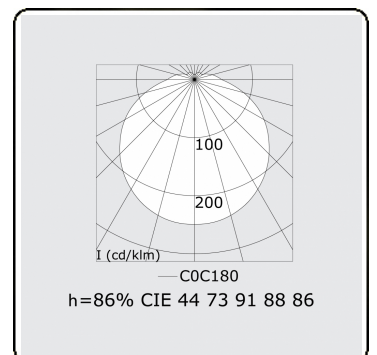

Tube 70 T1 - clear - HO 150mA - standard
35.90001553-0000

Fixture details

Mounting	Wall
Light emission	Direct
Fitting cover	clear diffuser
Protection rate	IP 65
Housing	Polycarbonate
Finish	frosted
Certificates	CE, ISO 9001

Electric details

Protection class	I
Supply	230V
Control gear box	Current driver
Emergency set	Autonomy 1 hour

Lamp details

Lamptype	LED 3000K
Wattage	3,2W
Gross luminous flux	3200
Luminaire power	17,6W
Number	5
Lifetime LED module	L80/B10 > 72000h
Color tolerance	MacAdam 3
CRI	>80

Photometric details

CIE Fluxcode	44 73 91 88 86
--------------	----------------

Dimensions

A	1480 mm
---	---------

Remarks

Wall luminaire - clear - HO 150mA - standard

ENERGY

Verkrijgbaar op aanvraag.