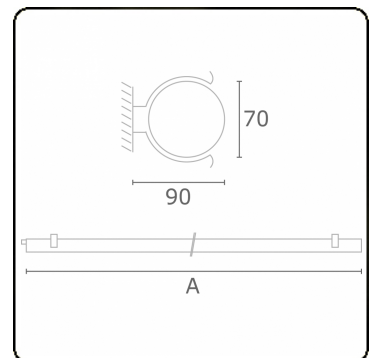

Tube 70 T1 - clear - HO 150mA - standard
35.90001553-0000

Fixture details

Mounting	Wall
Light emission	Direct
Fitting cover	clear diffuser
Protection rate	IP 65
Housing	Polycarbonate
Finish	frosted
Certificates	CE, ISO 9001

Photometric details

CIE Fluxcode	44 73 91 88 86
--------------	----------------

Dimensions

A	1480 mm
---	---------

Remarks

Wall luminaire - clear - HO 150mA - standard

ENERGY

Verkrijgbaar op aanvraag.