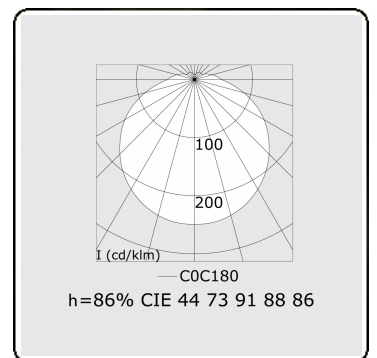

Tube 70 T1 - clear - HO 150mA - standard
35.90001543-0000

Fixture details

Mounting	Wall
Light emission	Direct
Fitting cover	clear diffuser
Protection rate	IP 65
Housing	Polycarbonate
Finish	frosted
Certificates	CE, ISO 9001

Photometric details

CIE Fluxcode	44 73 91 88 86
--------------	----------------

Dimensions

A	1200 mm
---	---------

Remarks

Wall luminaire - clear - HO 150mA - standard

ENERGY

Verkrijgbaar op aanvraag.