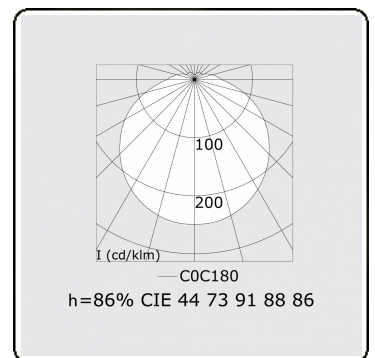

Tube 70 T1 - clear - HO 150mA - standard
35.90000524-0000

Fixture details

Mounting	Wall
Light emission	Direct
Fitting cover	clear diffuser
Protection rate	IP 65
Housing	Polycarbonate
Finish	frosted
Certificates	CE, ISO 9001

Electric details

Protection class	I
Supply	230V
Control gear box	Current driver

Lamp details

Lamptype	LED 4000K
Wattage	3,2W
Gross luminous flux	1340
Luminaire power	7,0W
Number	2
Lifetime LED module	L80/B10 > 72000h
Color tolerance	MacAdam 3
CRI	>80

Photometric details

CIE Fluxcode	44 73 91 88 86
--------------	----------------

Dimensions

A	640 mm
---	--------

Remarks

Wall luminaire - clear - HO 150mA - standard

ENERGY

Verkrijgbaar op aanvraag.