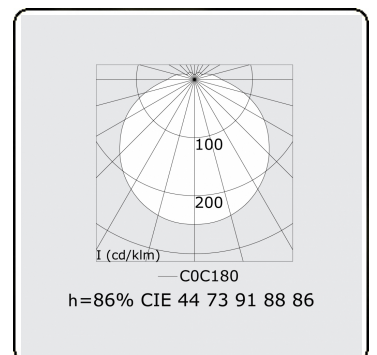

Tube 70 T1 - clear - HO 150mA - standard  
35.90000533-0000

**Fixture details**

Mounting	Wall
Light emission	Direct
Fitting cover	clear diffuser
Protection rate	IP 65
Housing	Polycarbonate
Finish	frosted
Certificates	CE, ISO 9001

**Electric details**

Protection class	I
Supply	230V
Control gear box	Current driver

**Lamp details**

Lamptype	LED 3000K
Wattage	3,2W
Gross luminous flux	1920
Luminaire power	10,6W
Number	3
Lifetime LED module	L80/B10 > 72000h
Color tolerance	MacAdam 3
CRI	>80

**Photometric details**

CIE Fluxcode	44 73 91 88 86
--------------	----------------

**Dimensions**

A	920 mm
---	--------

**Remarks**

Wall luminaire - clear - HO 150mA - standard

**ENERGY**

Verkrijgbaar op aanvraag.