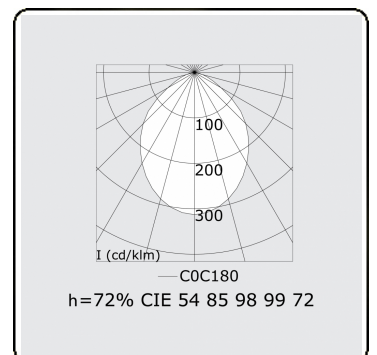

**Electric details**

Protection class	I
Supply	230V
Control gear box	Current driver DALI/TD

**Lamp details**

Lamptype	LED 3000K
Wattage	7,2W
Gross luminous flux	12800
Luminaire power	79,2W
Number	10
Lifetime LED module	L80/B10 > 72000h
Color tolerance	MacAdam 3
CRI	>80

**Photometric details**

UGR	>19
CIE Fluxcode	54 85 98 99 72

**Dimensions**

A	2824 mm
---	---------

**Remarks**

Suspended luminaire - Direct - HO 325mA - satin - RAL

**ENERGY**

Verrijgbaar op aanvraag.