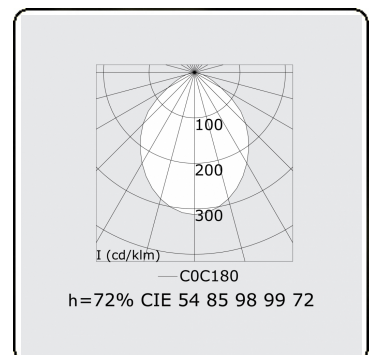

Score curved Direct - satin - HO 325mA - ANO  
04.87200654-0001

**Fixture details**

Mounting	Pendant
Light emission	Direct
Fitting cover	satin diffusor
Protection rate	IP 20
Housing	Aluminium
Finish	anodized finish
Certificates	CE, ISO 9001

**Electric details**

Protection class	I
Supply	230V
Control gear box	Current driver

**Lamp details**

Lamptype	LED 4000K
Wattage	7,2W
Gross luminous flux	6700
Luminaire power	39,6W
Number	5
Lifetime LED module	L80/B10 > 72000h
Color tolerance	MacAdam 3
CRI	>80

**Photometric details**

UGR	>19
CIE Fluxcode	54 85 98 99 72

**Dimensions**

A	1424 mm
---	---------

**Remarks**

Suspended luminaire - Direct - HO 325mA - MPO - ANO

**ENERGY**

A  
 Verkrijgbaar op aanvraag.  
B  
 Disponible sur demande.  
C  
D  
 Available on request.  
E  
F  
 Auf Anfrage.  
G