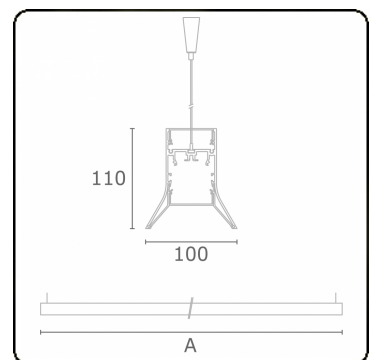

Photometric details

UGR	>19
CIE Fluxcode	56 88 98 99 71
CIE Fluxcode Indirect	00 00 00 00 73

Dimensions

A	2824 mm
---	---------

Remarks

Suspended luminaire - Direct/Indirect - HO 325mA - satin - RAL

ENERGY

Verkrijgbaar op aanvraag.