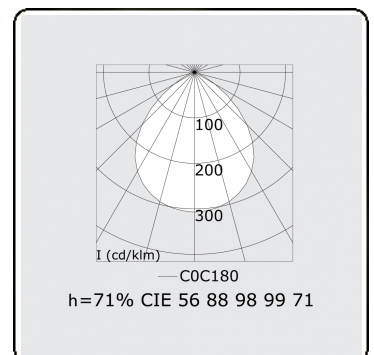

Score flat Direct - satin - HO 150mA - ANO
07.87004554-0001

Fixture details

Mounting	Ceiling recessed
Light emission	Direct
Fitting cover	satin diffusor
Protection rate	IP 20
Housing	Aluminium
Finish	anodized finish
Certificates	CE, ISO 9001

Electric details

Protection class	I
Supply	230V
Control gear box	Current driver DALI/TD

Lamp details

Lamptype	LED 4000K
Wattage	3,2W
Gross luminous flux	3350
Luminaire power	17,6W
Number	5
Lifetime LED module	L80/B10 > 72000h
Color tolerance	MacAdam 3
CRI	>80

Photometric details

UGR	>19
CIE Fluxcode	56 88 98 99 71

Dimensions

A	1424 mm
---	---------

Remarks

Recessed luminaire (trimless) - Direct - HO 150mA - satin - ANO

ENERGY

A
 Verkrijgbaar op aanvraag.
B
 Disponible sur demande.
C
D
 Available on request.
E
F
 Auf Anfrage.
G