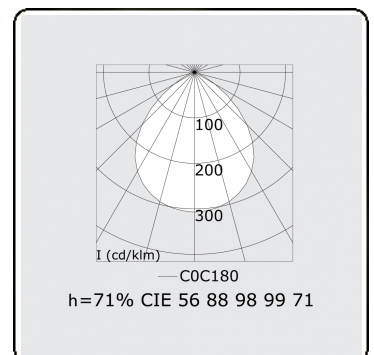

Score flat Direct - satin - HO 150mA - ANO
07.87004544-0001

Fixture details

Mounting	Ceiling recessed
Light emission	Direct
Fitting cover	satin diffusor
Protection rate	IP 20
Housing	Aluminium
Finish	anodized finish
Certificates	CE, ISO 9001

Electric details

Protection class	I
Supply	230V
Control gear box	Current driver DALI/TD

Lamp details

Lamptype	LED 4000K
Wattage	3,2W
Gross luminous flux	2680
Luminaire power	14,1W
Number	4
Lifetime LED module	L80/B10 > 72000h
Color tolerance	MacAdam 3
CRI	>80

Photometric details

UGR	>19
CIE Fluxcode	56 88 98 99 71

Dimensions

A	1144 mm
---	---------

Remarks

Recessed luminaire (trimless) - Direct - HO 150mA - satin - ANO

ENERGY

A
 Verkrijgbaar op aanvraag.
B
 Disponible sur demande.
C
D
 Available on request.
E
F
 Auf Anfrage.
G