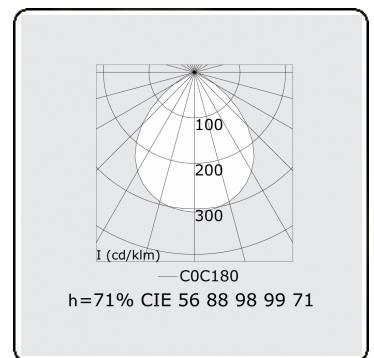

Score flat Direct - satin - HO 150mA - ANO
07.87000554-0001

Fixture details

Mounting	Ceiling recessed
Light emission	Direct
Fitting cover	satin diffusor
Protection rate	IP 20
Housing	Aluminium
Finish	anodized finish
Certificates	CE, ISO 9001

Electric details

Protection class	I
Supply	230V
Control gear box	Current driver

Lamp details

Lamptype	LED 4000K
Wattage	3,2W
Gross luminous flux	3350
Luminaire power	17,6W
Number	5
Lifetime LED module	L80/B10 > 72000h
Color tolerance	MacAdam 3
CRI	>80

Photometric details

UGR	>19
CIE Fluxcode	56 88 98 99 71

Dimensions

A	1424 mm
---	---------

Remarks

Recessed luminaire (trimless) - Direct - HO 150mA - satin - ANO

ENERGY 

A
 Verkrijgbaar op aanvraag.
B
 Disponible sur demande.
C
D
 Available on request.
E
F
 Auf Anfrage.
G