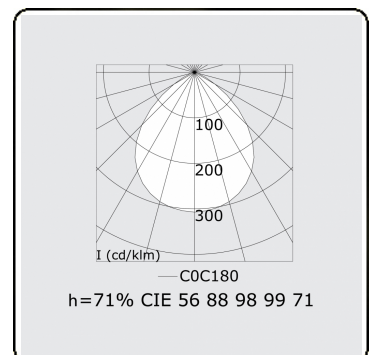

Score flat Direct - satin - HO 150mA - ANO
07.87000593-0001

Fixture details

Mounting	Ceiling recessed
Light emission	Direct
Fitting cover	satin diffusor
Protection rate	IP 20
Housing	Aluminium
Finish	anodized finish
Certificates	CE, ISO 9001

Electric details

Protection class	I
Supply	230V
Control gear box	Current driver

Lamp details

Lamptype	LED 3000K
Wattage	3,2W
Gross luminous flux	5760
Luminaire power	31,7W
Number	9
Lifetime LED module	L80/B10 > 72000h
Color tolerance	MacAdam 3
CRI	>80

Photometric details

UGR	>19
CIE Fluxcode	56 88 98 99 71

Dimensions

A	2544 mm
---	---------

Remarks

Recessed luminaire (trimless) - Direct - HO 150mA - satin - ANO

ENERGY 

Verrijgbaar op aanvraag.