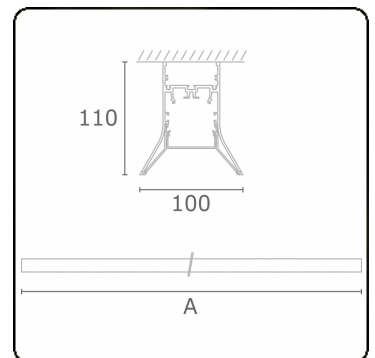

Score flat Direct - satin - HO 150mA - ANO
05.87004554-0001

Fixture details

Mounting	Ceiling
Light emission	Direct
Fitting cover	satin diffusor
Protection rate	IP 20
Housing	Aluminium
Finish	anodized finish
Certificates	CE, ISO 9001

Electric details

Protection class	I
Supply	230V
Control gear box	Current driver DALI/TD

Lamp details

Lamptype	LED 4000K
Wattage	3,2W
Gross luminous flux	3350
Luminaire power	17,6W
Number	5
Lifetime LED module	L80/B10 > 72000h
Color tolerance	MacAdam 3
CRI	>80

Photometric details

UGR	>19
CIE Fluxcode	56 88 98 99 71

Dimensions

A	1424 mm

Remarks

Ceiling luminaire - Direct - HO 150mA - satin - ANO

ENERGY

Verrijgbaar op aanvraag.

Disponible sur demande.

Available on request.

Auf Anfrage.

WXYZ
kWh/1000h

MULTILINE®

2019/2015