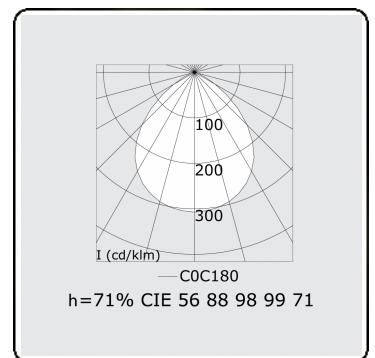

Score flat Direct - satin - HO 150mA - ANO
05.87004544-0001

Fixture details

Mounting	Ceiling
Light emission	Direct
Fitting cover	satin diffusor
Protection rate	IP 20
Housing	Aluminium
Finish	anodized finish
Certificates	CE, ISO 9001

Electric details

Protection class	I
Supply	230V
Control gear box	Current driver DALI/TD

Lamp details

Lamptype	LED 4000K
Wattage	3,2W
Gross luminous flux	2680
Luminaire power	14,1W
Number	4
Lifetime LED module	L80/B10 > 72000h
Color tolerance	MacAdam 3
CRI	>80

Photometric details

UGR	>19
CIE Fluxcode	56 88 98 99 71

Dimensions

A	1144 mm
---	---------

Remarks

Ceiling luminaire - Direct - HO 150mA - satin - ANO

ENERGY

Verrijgbaar op aanvraag.