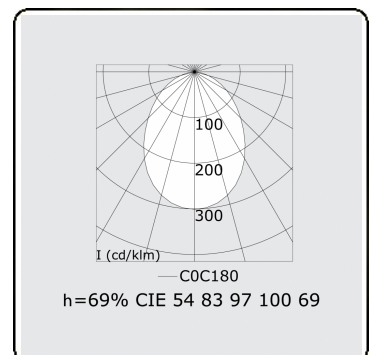

Electric details

Protection class	I
Supply	230V
Control gear box	Current driver

Lamp details

Lamptype	LED 4000K
Wattage	7,2W
Gross luminous flux	13400
Luminaire power	79,2W
Number	10
Lifetime LED module	L80/B10 > 72000h
Color tolerance	MacAdam 3
CRI	>80

Photometric details

UGR	>19
CIE Fluxcode	54 83 97 100 69

Dimensions

A	2804 mm
---	---------

Remarks

Recessed luminaire (trimless) - Direct - HO 325mA - satin - RAL

ENERGY

Verrijgbaar op aanvraag.