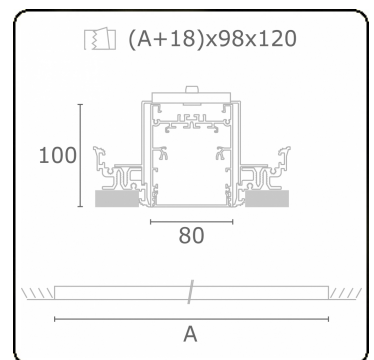

Electric details

Protection class	I
Supply	230V
Control gear box	Current driver

Lamp details

Lamptype	LED 4000K
Wattage	7,2W
Gross luminous flux	13400
Luminaire power	79,2W
Number	10
Lifetime LED module	L80/B10 > 72000h
Color tolerance	MacAdam 3
CRI	>80

Photometric details

UGR	>19
CIE Fluxcode	54 83 97 100 69

Dimensions

A	2804 mm
---	---------

Remarks

Recessed luminaire (trimless) - Direct - HO 325mA - satin - RAL

ENERGY

Verrijgbaar op aanvraag.