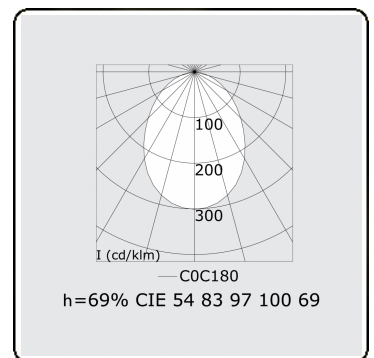

Electric details

Protection class	I
Supply	230V
Control gear box	Current driver

Lamp details

Lamptype	LED 4000K
Wattage	7,2W
Gross luminous flux	12060
Luminaire power	71,3W
Number	9
Lifetime LED module	L80/B10 > 72000h
Color tolerance	MacAdam 3
CRI	>80

Photometric details

UGR	>19
CIE Fluxcode	54 83 97 100 69

Dimensions

A	2524 mm
---	---------

Remarks

Recessed luminaire (trimless) - Direct - HO 325mA - satin - RAL

ENERGY

Verrijgbaar op aanvraag.