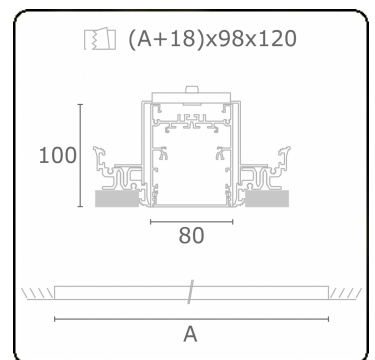

Electric details

Protection class	I
Supply	230V
Control gear box	Current driver DALI/TD

Lamp details

Lamptype	LED 3000K
Wattage	7,2W
Gross luminous flux	12800
Luminaire power	79,2W
Number	10
Lifetime LED module	L80/B10 > 72000h
Color tolerance	MacAdam 3
CRI	>80

Photometric details

UGR	>19
CIE Fluxcode	54 83 97 100 69

Dimensions

A	2804 mm
---	---------

Remarks

Recessed luminaire (trimless) - Direct - HO 325mA - satin - RAL

ENERGY

Verrijgbaar op aanvraag.