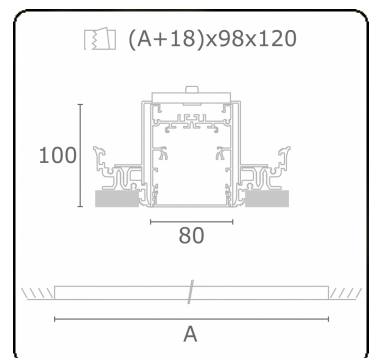

Rekta 80x100 Direct - satin - HO 325mA - RAL
07.68000653-9999

Fixture details

Mounting	Ceiling recessed
Light emission	Direct
Fitting cover	satin diffusor
Protection rate	IP 20
Housing	Aluminium
Finish	RAL colour at your choice
Certificates	CE, ISO 9001

Electric details

Protection class	I
Supply	230V
Control gear box	Current driver

Lamp details

Lamptype	LED 3000K
Wattage	7,2W
Gross luminous flux	6400
Luminaire power	39,6W
Number	5
Lifetime LED module	L80/B10 > 72000h
Color tolerance	MacAdam 3
CRI	>80

Photometric details

UGR	>19
CIE Fluxcode	54 83 97 100 69

Dimensions

A	1404 mm

Remarks

Recessed luminaire (trimless) - Direct - HO 325mA - satin - RAL

ENERGY

Verrijgbaar op aanvraag.

Disponible sur demande.

Available on request.

Auf Anfrage.

WXYZ
kWh/1000h

MULTILINE®

2019/2015