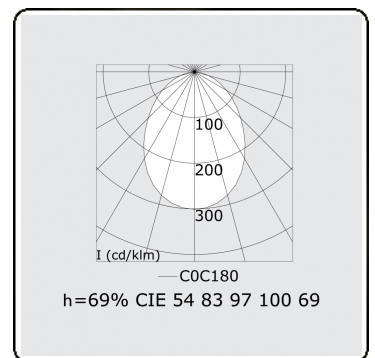

**Electric details**

Protection class	I
Supply	230V
Control gear box	Current driver

**Lamp details**

Lamptype	LED 4000K
Wattage	7,2W
Gross luminous flux	13400
Luminaire power	79,2W
Number	10
Lifetime LED module	L80/B10 > 72000h
Color tolerance	MacAdam 3
CRI	>80

**Photometric details**

UGR	>19
CIE Fluxcode	54 83 97 100 69

**Dimensions**

A	2810 mm
---	---------

**Remarks**

Ceiling luminaire - Direct - HO 325mA - satin - RAL

**ENERGY**

Verrijgbaar op aanvraag.