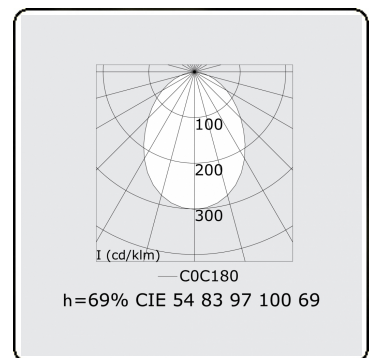

**Electric details**

Protection class	I
Supply	230V
Control gear box	Current driver

**Lamp details**

Lamptype	LED 4000K
Wattage	7,2W
Gross luminous flux	5360
Luminaire power	31,7W
Number	4
Lifetime LED module	L80/B10 > 72000h
Color tolerance	MacAdam 3
CRI	>80

**Photometric details**

UGR	>19
CIE Fluxcode	54 83 97 100 69

**Dimensions**

A	1130 mm
---	---------

**Remarks**

Ceiling luminaire - Direct - HO 325mA - satin - RAL

**ENERGY**

Verkrijgbaar op aanvraag.