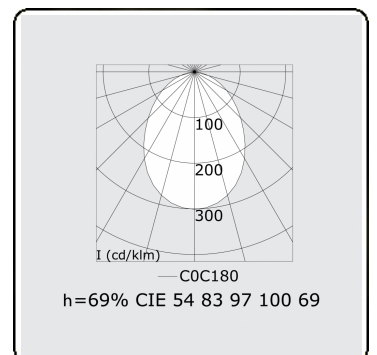

**Electric details**

Protection class	I
Supply	230V
Control gear box	Current driver DALI/TD

**Lamp details**

Lamptype	LED 3000K
Wattage	7,2W
Gross luminous flux	12800
Luminaire power	79,2W
Number	10
Lifetime LED module	L80/B10 > 72000h
Color tolerance	MacAdam 3
CRI	>80

**Photometric details**

UGR	>19
CIE Fluxcode	54 83 97 100 69

**Dimensions**

A	2810 mm
---	---------

**Remarks**

Ceiling luminaire - Direct - HO 325mA - satin - RAL

**ENERGY**

Verkrijgbaar op aanvraag.