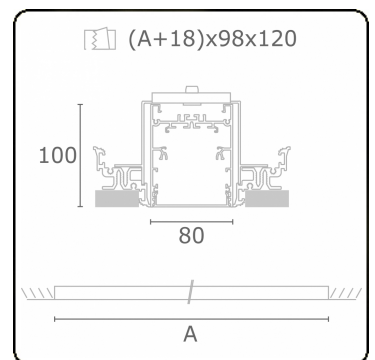

Electric details

Protection class	I
Supply	230V
Control gear box	Current driver

Lamp details

Lamptype	LED 4000K
Wattage	7,2W
Gross luminous flux	13400
Luminaire power	79,2W
Number	10
Lifetime LED module	L80/B10 > 72000h
Color tolerance	MacAdam 3
CRI	>80

Photometric details

UGR	>19
CIE Fluxcode	54 83 97 100 69

Dimensions

A	2804 mm
---	---------

Remarks

Recessed luminaire (trimless) - Direct - HO 325mA - satin - ANO

ENERGY

Verrijgbaar op aanvraag.