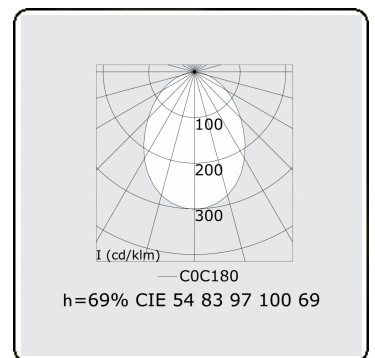

Electric details

Protection class	I
Supply	230V
Control gear box	Current driver DALI/TD

Lamp details

Lamptype	LED 4000K
Wattage	7,2W
Gross luminous flux	13400
Luminaire power	79,2W
Number	10
Lifetime LED module	L80/B10 > 72000h
Color tolerance	MacAdam 3
CRI	>80

Photometric details

UGR	>19
CIE Fluxcode	54 83 97 100 69

Dimensions

A	2810 mm
---	---------

Remarks

Ceiling luminaire - Direct - HO 325mA - satin - ANO

ENERGY

Verrijgbaar op aanvraag.