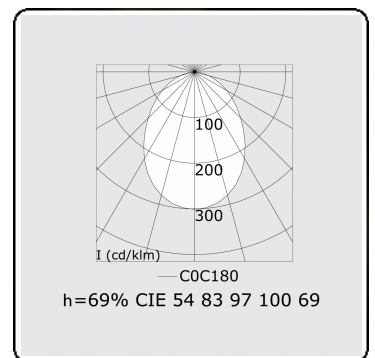

Electric details

Protection class	I
Supply	230V
Control gear box	Current driver DALI/TD

Lamp details

Lamptype	LED 4000K
Wattage	7,2W
Gross luminous flux	9380
Luminaire power	55,4W
Number	7
Lifetime LED module	L80/B10 > 72000h
Color tolerance	MacAdam 3
CRI	>80

Photometric details

UGR	>19
CIE Fluxcode	54 83 97 100 69

Dimensions

A	1970 mm
---	---------

Remarks

Ceiling luminaire - Direct - HO 325mA - satin - ANO

ENERGY

Verkrijgbaar op aanvraag.