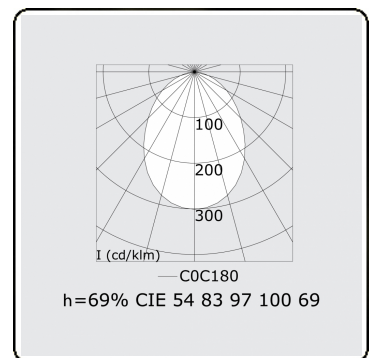

**Electric details**

Protection class	I
Supply	230V
Control gear box	Current driver DALI/TD

**Lamp details**

Lamptype	LED 3000K
Wattage	7,2W
Gross luminous flux	12800
Luminaire power	79,2W
Number	10
Lifetime LED module	L80/B10 > 72000h
Color tolerance	MacAdam 3
CRI	>80

**Photometric details**

UGR	>19
CIE Fluxcode	54 83 97 100 69

**Dimensions**

A	2810 mm
---	---------

**Remarks**

Ceiling luminaire - Direct - HO 325mA - satin - ANO

**ENERGY**

Verrijgbaar op aanvraag.