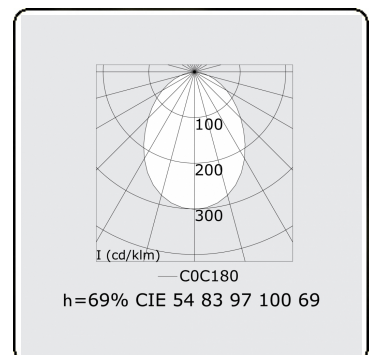

Electric details

Protection class	I
Supply	230V
Control gear box	Current driver DALI/TD

Lamp details

Lamptype	LED 3000K
Wattage	7,2W
Gross luminous flux	8960
Luminaire power	55,4W
Number	7
Lifetime LED module	L80/B10 > 72000h
Color tolerance	MacAdam 3
CRI	>80

Photometric details

UGR	>19
CIE Fluxcode	54 83 97 100 69

Dimensions

A	1970 mm
---	---------

Remarks

Ceiling luminaire - Direct - HO 325mA - satin - ANO

ENERGY

Verkrijgbaar op aanvraag.