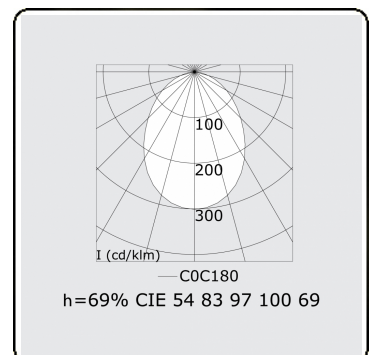

Electric details

Protection class	I
Supply	230V
Control gear box	Current driver DALI/TD

Lamp details

Lamptype	LED 3000K
Wattage	3,2W
Gross luminous flux	6400
Luminaire power	35,2W
Number	10
Lifetime LED module	L80/B10 > 72000h
Color tolerance	MacAdam 3
CRI	>80

Photometric details

UGR	>19
CIE Fluxcode	54 83 97 100 69

Dimensions

A	2804 mm
---	---------

Remarks

Recessed luminaire (trimless) - Direct - HO 150mA - satin - RAL

ENERGY

Verrijgbaar op aanvraag.