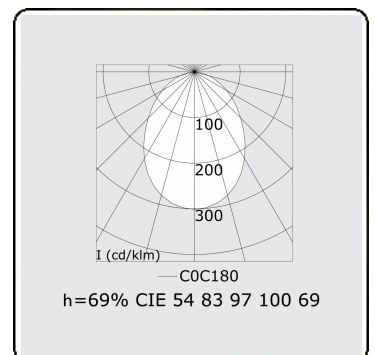

Electric details

Protection class	I
Supply	230V
Control gear box	Current driver

Lamp details

Lamptype	LED 4000K
Wattage	3,2W
Gross luminous flux	6700
Luminaire power	35,2W
Number	10
Lifetime LED module	L80/B10 > 72000h
Color tolerance	MacAdam 3
CRI	>80

Photometric details

UGR	>19
CIE Fluxcode	54 83 97 100 69

Dimensions

A	2810 mm
---	---------

Remarks

Ceiling luminaire - Direct - HO 150mA - satin - RAL

ENERGY

Verrijgbaar op aanvraag.