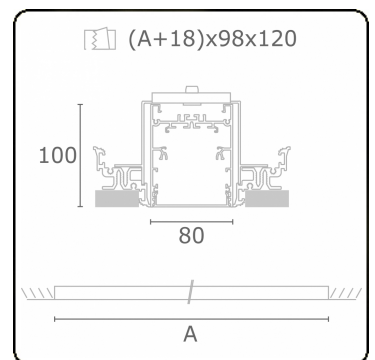

Electric details

Protection class	I
Supply	230V
Control gear box	Current driver DALI/TD

Lamp details

Lamptype	LED 3000K
Wattage	3,2W
Gross luminous flux	6400
Luminaire power	35,2W
Number	10
Lifetime LED module	L80/B10 > 72000h
Color tolerance	MacAdam 3
CRI	>80

Photometric details

UGR	>19
CIE Fluxcode	54 83 97 100 69

Dimensions

A	2804 mm
---	---------

Remarks

Recessed luminaire (trimless) - Direct - HO 150mA - satin - ANO

ENERGY  

Verkrijgbaar op aanvraag.