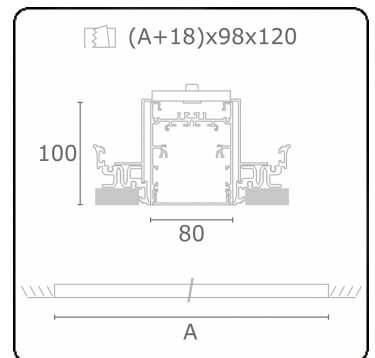

Remarks

Recessed luminaire (trimless) - Direct - HO 150mA - satin - ANO

ENERGY

Verrijgbaar op aanvraag.

Disponible sur demande.

Available on request.

Auf Anfrage.

WXYZ
kWh/1000h

MULTILINE®

2019/2015