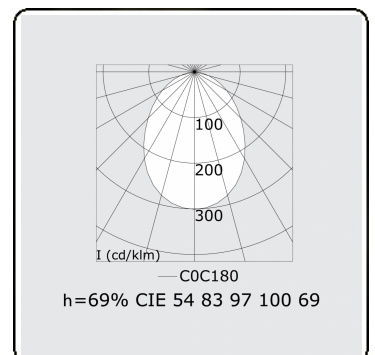

Electric details

Protection class	I
Supply	230V
Control gear box	Current driver

Lamp details

Lamptype	LED 3000K
Wattage	3,2W
Gross luminous flux	5760
Luminaire power	31,7W
Number	9
Lifetime LED module	L80/B10 > 72000h
Color tolerance	MacAdam 3
CRI	>80

Photometric details

UGR	>19
CIE Fluxcode	54 83 97 100 69

Dimensions

A	2530 mm
---	---------

Remarks

Ceiling luminaire - Direct - HO 150mA - satin - ANO

ENERGY

Verrijgbaar op aanvraag.