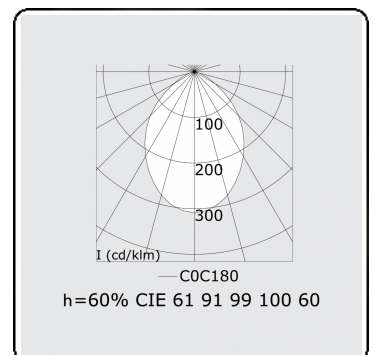

Electric details

Protection class	I
Supply	230V
Control gear box	Current driver

Lamp details

Lamptype	LED 4000K
Wattage	3,2W
Gross luminous flux	6700
Luminaire power	35,2W
Number	10
Lifetime LED module	L80/B10 > 72000h
Color tolerance	MacAdam 3
CRI	>80

Photometric details

UGR	<19
CIE Fluxcode	61 91 99 100 60

Dimensions

A	2810 mm
---	---------

Remarks

Suspended luminaire - Direct - HO 150mA - MPO - ANO

ENERGY

Verrijgbaar op aanvraag.