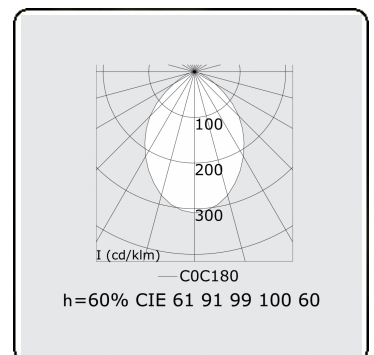

Electric details

Protection class	I
Supply	230V
Control gear box	Current driver DALI/TD

Lamp details

Lamptype	LED 4000K
Wattage	3,2W
Gross luminous flux	4690
Luminaire power	24,6W
Number	7
Lifetime LED module	L80/B10 > 72000h
Color tolerance	MacAdam 3
CRI	>80

Photometric details

UGR	<19
CIE Fluxcode	61 91 99 100 60

Dimensions

A	1964 mm
---	---------

Remarks

Recessed luminaire (trimless) - Direct - HO 150mA - MPO - ANO

ENERGY 

Verrijgbaar op aanvraag.