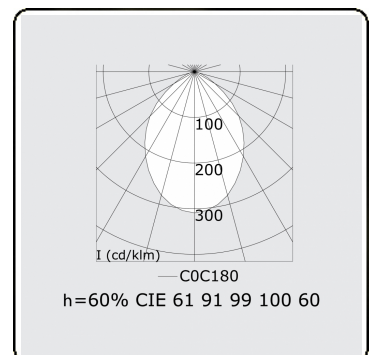

Electric details

Protection class	I
Supply	230V
Control gear box	Current driver DALI/TD

Lamp details

Lamptype	LED 4000K
Wattage	3,2W
Gross luminous flux	4020
Luminaire power	21,1W
Number	6
Lifetime LED module	L80/B10 > 72000h
Color tolerance	MacAdam 3
CRI	>80

Photometric details

UGR	<19
CIE Fluxcode	61 91 99 100 60

Dimensions

A	1684 mm
---	---------

Remarks

Recessed luminaire (trimless) - Direct - HO 150mA - MPO - ANO

ENERGY 

Verrijgbaar op aanvraag.