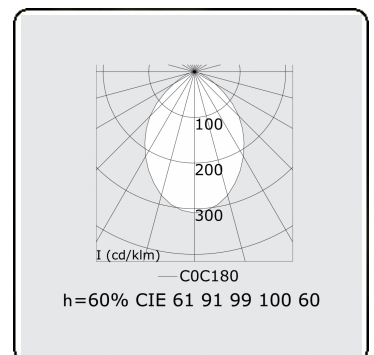

Electric details

Protection class	I
Supply	230V
Control gear box	Current driver

Lamp details

Lamptype	LED 4000K
Wattage	3,2W
Gross luminous flux	4690
Luminaire power	24,6W
Number	7
Lifetime LED module	L80/B10 > 72000h
Color tolerance	MacAdam 3
CRI	>80

Photometric details

UGR	<19
CIE Fluxcode	61 91 99 100 60

Dimensions

A	1964 mm
---	---------

Remarks

Recessed luminaire (trimless) - Direct - HO 150mA - MPO - ANO

ENERGY

Verrijgbaar op aanvraag.