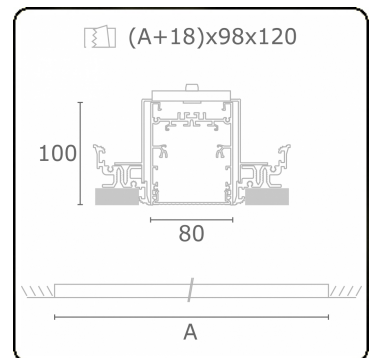

Electric details

Protection class	I
Supply	230V
Control gear box	Current driver DALI/TD

Lamp details

Lamptype	LED 3000K
Wattage	3,2W
Gross luminous flux	6400
Luminaire power	35,2W
Number	10
Lifetime LED module	L80/B10 > 72000h
Color tolerance	MacAdam 3
CRI	>80

Photometric details

UGR	<19
CIE Fluxcode	61 91 99 100 60

Dimensions

A	2804 mm
---	---------

Remarks

Recessed luminaire (trimless) - Direct - HO 150mA - MPO - ANO

ENERGY 

Verrijgbaar op aanvraag.