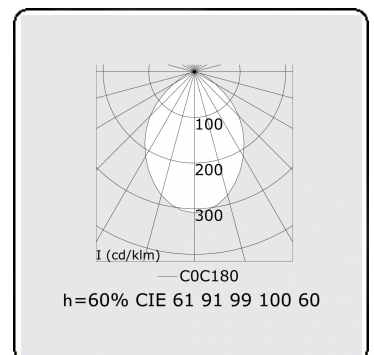

Electric details

Protection class	I
Supply	230V
Control gear box	Current driver DALI/TD

Lamp details

Lamptype	LED 3000K
Wattage	3,2W
Gross luminous flux	6400
Luminaire power	35,2W
Number	10
Lifetime LED module	L80/B10 > 72000h
Color tolerance	MacAdam 3
CRI	>80

Photometric details

UGR	<19
CIE Fluxcode	61 91 99 100 60

Dimensions

A	2804 mm
---	---------

Remarks

Recessed luminaire (trimless) - Direct - HO 150mA - MPO - ANO

ENERGY 

Verrijgbaar op aanvraag.