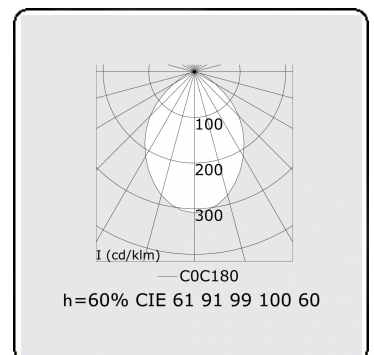

Electric details

Protection class	I
Supply	230V
Control gear box	Current driver DALI/TD

Lamp details

Lamptype	LED 3000K
Wattage	3,2W
Gross luminous flux	5760
Luminaire power	31,7W
Number	9
Lifetime LED module	L80/B10 > 72000h
Color tolerance	MacAdam 3
CRI	>80

Photometric details

UGR	<19
CIE Fluxcode	61 91 99 100 60

Dimensions

A	2524 mm
---	---------

Remarks

Recessed luminaire (trimless) - Direct - HO 150mA - MPO - ANO

ENERGY

Verrijgbaar op aanvraag.