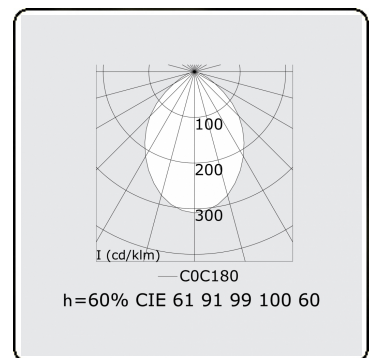

Electric details

Protection class	I
Supply	230V
Control gear box	Current driver DALI/TD

Lamp details

Lamptype	LED 3000K
Wattage	3,2W
Gross luminous flux	5120
Luminaire power	28,2W
Number	8
Lifetime LED module	L80/B10 > 72000h
Color tolerance	MacAdam 3
CRI	>80

Photometric details

UGR	<19
CIE Fluxcode	61 91 99 100 60

Dimensions

A	2244 mm
---	---------

Remarks

Recessed luminaire (trimless) - Direct - HO 150mA - MPO - ANO

ENERGY 

Verrijgbaar op aanvraag.