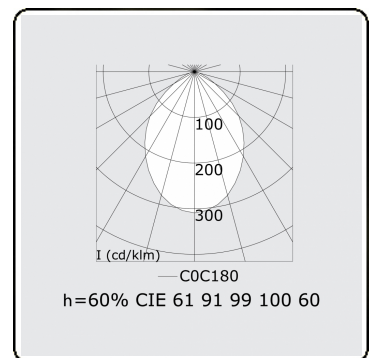

**Electric details**

Protection class	I
Supply	230V
Control gear box	Current driver

**Lamp details**

Lamptype	LED 3000K
Wattage	3,2W
Gross luminous flux	3840
Luminaire power	21,1W
Number	6
Lifetime LED module	L80/B10 > 72000h
Color tolerance	MacAdam 3
CRI	>80

**Photometric details**

UGR	<19
CIE Fluxcode	61 91 99 100 60

**Dimensions**

A	1684 mm
---	---------

**Remarks**

Recessed luminaire (trimless) - Direct - HO 150mA - MPO - ANO

**ENERGY** 

Verrijgbaar op aanvraag.