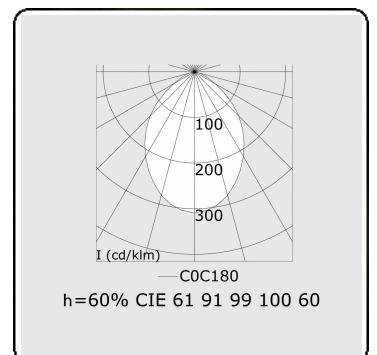

**Electric details**

Protection class	I
Supply	230V
Control gear box	Current driver DALI/TD

**Lamp details**

Lamptype	LED 4000K
Wattage	3,2W
Gross luminous flux	2680
Luminaire power	14,1W
Number	4
Lifetime LED module	L80/B10 > 72000h
Color tolerance	MacAdam 3
CRI	>80

**Photometric details**

UGR	<19
CIE Fluxcode	61 91 99 100 60

**Dimensions**

A	1130 mm
---	---------

**Remarks**

Ceiling luminaire - Direct - HO 150mA - MPO - ANO

**ENERGY**

Verrijgbaar op aanvraag.