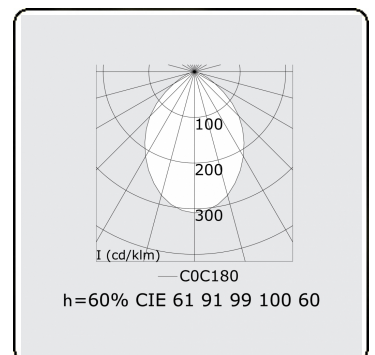

**Electric details**

Protection class	I
Supply	230V
Control gear box	Current driver

**Lamp details**

Lamptype	LED 4000K
Wattage	3,2W
Gross luminous flux	3350
Luminaire power	17,6W
Number	5
Lifetime LED module	L80/B10 > 72000h
Color tolerance	MacAdam 3
CRI	>80

**Photometric details**

UGR	<19
CIE Fluxcode	61 91 99 100 60

**Dimensions**

A	1410 mm
---	---------

**Remarks**

Ceiling luminaire - Direct - HO 150mA - MPO - ANO

**ENERGY**

Verrijgbaar op aanvraag.