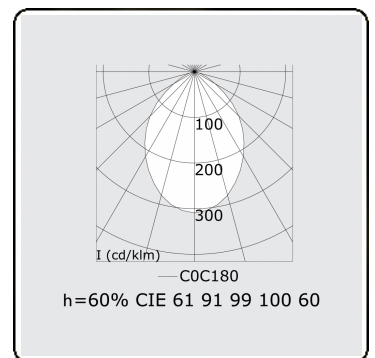

Electric details

Protection class	I
Supply	230V
Control gear box	Current driver DALI/TD

Lamp details

Lamptype	LED 3000K
Wattage	3,2W
Gross luminous flux	6400
Luminaire power	35,2W
Number	10
Lifetime LED module	L80/B10 > 72000h
Color tolerance	MacAdam 3
CRI	>80

Photometric details

UGR	<19
CIE Fluxcode	61 91 99 100 60

Dimensions

A	2810 mm
---	---------

Remarks

Ceiling luminaire - Direct - HO 150mA - MPO - ANO

ENERGY

Verrijgbaar op aanvraag.