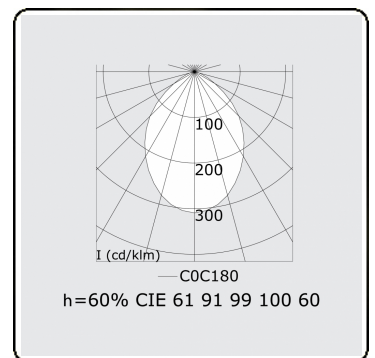

Electric details

Protection class	I
Supply	230V
Control gear box	Current driver DALI/TD

Lamp details

Lamptype	LED 3000K
Wattage	3,2W
Gross luminous flux	3200
Luminaire power	17,6W
Number	5
Lifetime LED module	L80/B10 > 72000h
Color tolerance	MacAdam 3
CRI	>80

Photometric details

UGR	<19
CIE Fluxcode	61 91 99 100 60

Dimensions

A	1410 mm
---	---------

Remarks

Ceiling luminaire - Direct - HO 150mA - MPO - ANO

ENERGY

Verrijgbaar op aanvraag.