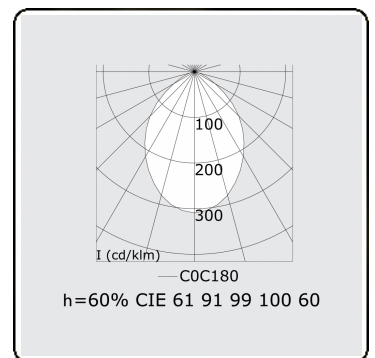

Electric details

Protection class	I
Supply	230V
Control gear box	Current driver DALI/TD

Lamp details

Lamptype	LED 3000K
Wattage	3,2W
Gross luminous flux	2560
Luminaire power	14,1W
Number	4
Lifetime LED module	L80/B10 > 72000h
Color tolerance	MacAdam 3
CRI	>80

Photometric details

UGR	<19
CIE Fluxcode	61 91 99 100 60

Dimensions

A	1130 mm
---	---------

Remarks

Ceiling luminaire - Direct - HO 150mA - MPO - ANO

ENERGY

Verrijgbaar op aanvraag.