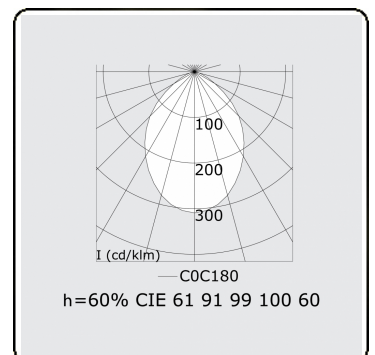

**Electric details**

Protection class	I
Supply	230V
Control gear box	Current driver

**Lamp details**

Lamptype	LED 3000K
Wattage	3,2W
Gross luminous flux	6400
Luminaire power	35,2W
Number	10
Lifetime LED module	L80/B10 > 72000h
Color tolerance	MacAdam 3
CRI	>80

**Photometric details**

UGR	<19
CIE Fluxcode	61 91 99 100 60

**Dimensions**

A	2810 mm
---	---------

**Remarks**

Ceiling luminaire - Direct - HO 150mA - MPO - ANO

**ENERGY**

Verrijgbaar op aanvraag.