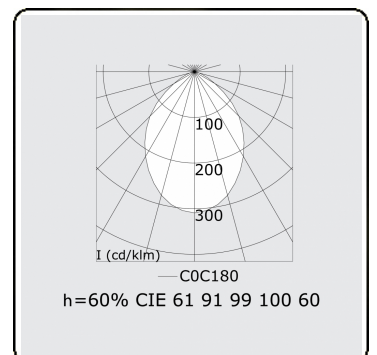

Electric details

Protection class	I
Supply	230V
Control gear box	Current driver

Lamp details

Lamptype	LED 3000K
Wattage	3,2W
Gross luminous flux	4480
Luminaire power	24,6W
Number	7
Lifetime LED module	L80/B10 > 72000h
Color tolerance	MacAdam 3
CRI	>80

Photometric details

UGR	<19
CIE Fluxcode	61 91 99 100 60

Dimensions

A	1970 mm
---	---------

Remarks

Ceiling luminaire - Direct - HO 150mA - MPO - ANO

ENERGY

Verrijgbaar op aanvraag.